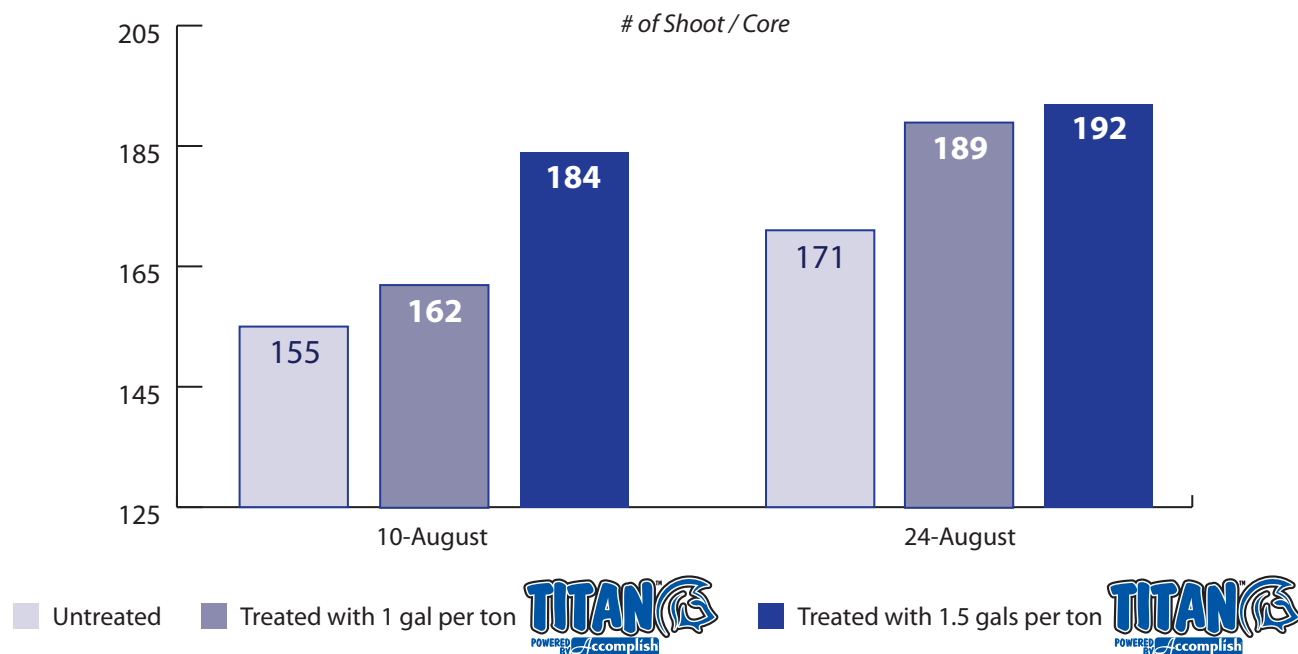

**ACCOMPLISH LM AND TITAN PBA FEATURES AND BENEFITS:**

- Increases nutrient availability
- Promotes turf vigor and root development
- Increases number of root shoots and tips
- Increases overall turf health and seeding viability
- Can be mixed with liquid and dry fertilizers or applied as a stand alone application

**Root Mass Study – University of Auburn (2010)**

Titan impregnated on 22-0-4 fertilizer at 1 gal per ton

#### Bermudagrass – Auburn University (2011)

Titan PBA impregnated on 24-0-5 at 1 gal per ton and 1.5 gals per ton