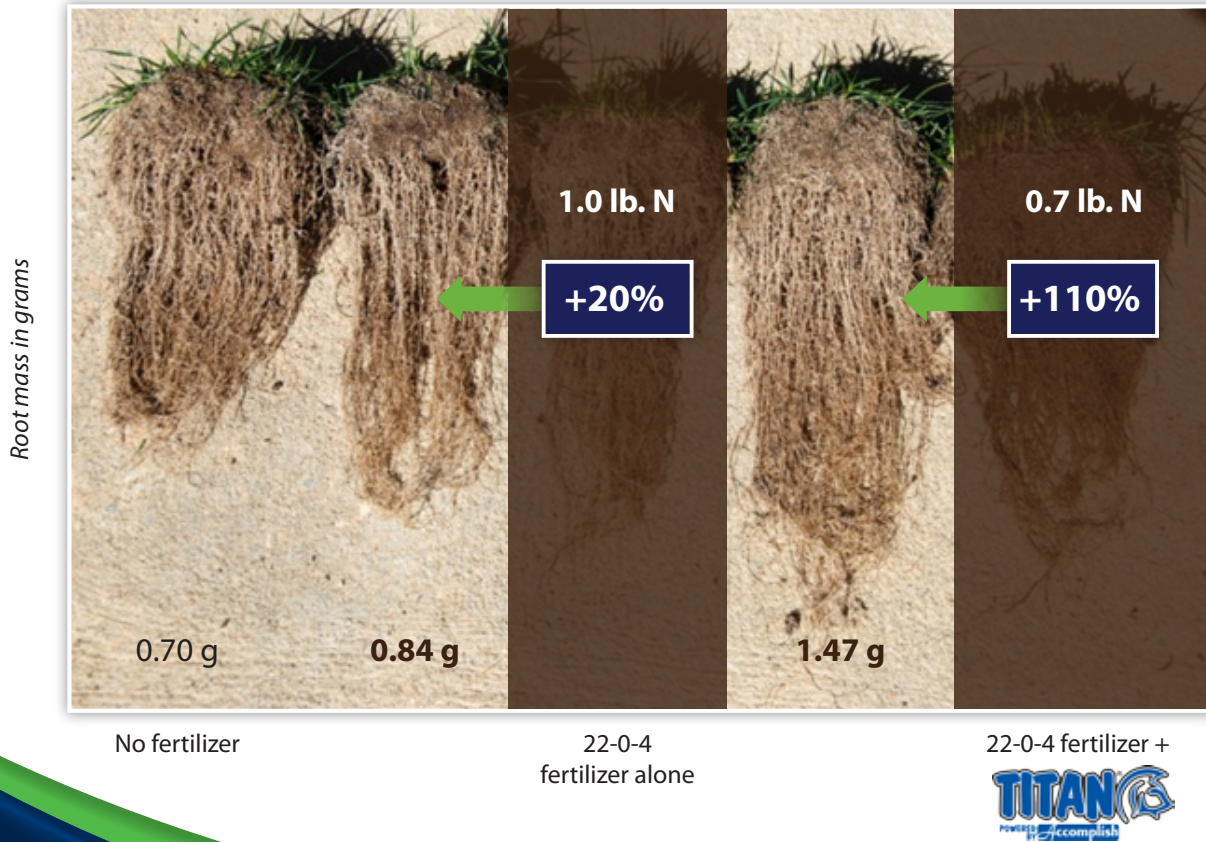

**Soil Applied**

Accomplish® LM and Titan® PBA are innovative fertilizer catalysts designed for use with standard fertility programs, significantly increasing fertilizer availability and overall turf health. **Accomplish LM and Titan PBA are specifically designed for use with liquid and dry fertilizer and can be applied utilizing most types of application methods.**

**ACCOMPLISH LM AND TITAN PBA FEATURES AND BENEFITS:**

- Increases nutrient availability
- Promotes turf vigor and root development
- Increases number of root shoots and tips
- Increases overall turf health and seeding viability
- Can be mixed with liquid and dry fertilizers or applied as a stand alone application

**Root Mass Study – University of Auburn (2010)**

Titan impregnated on 22-0-4 fertilizer at 1 gal per ton

#### Kentucky Bluegrass – Granular Trial, University of Wisconsin (2010)

Titan impregnated on 22-0-4 fertilizer at 1.5 gals per ton

Average of 16 readings: May 27–Sept. 9, 2010